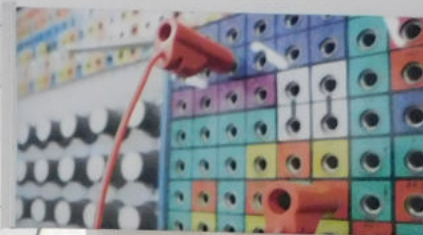

TELEFÓNIA

ELEFÓ

A large, multi-tiered metal cabinet, likely a switchboard or control panel, with numerous rows of switches and dials. It is mounted on a dark wooden stand. A vintage telephone is placed on a small table next to it.

A vintage telephone console or desk set, featuring a large wooden base and a smaller wooden top section. It includes a rotary telephone and a control panel with various buttons and switches.

A desk setup with a vintage telephone and a control panel, similar to the one in the foreground but smaller.

A large, cylindrical metal component, possibly a reel or part of a telephone system, mounted on a stand with wheels.

TELEFÓNIA

Az információt Analógtól a digitálisra

Informational card on the left cabinet.